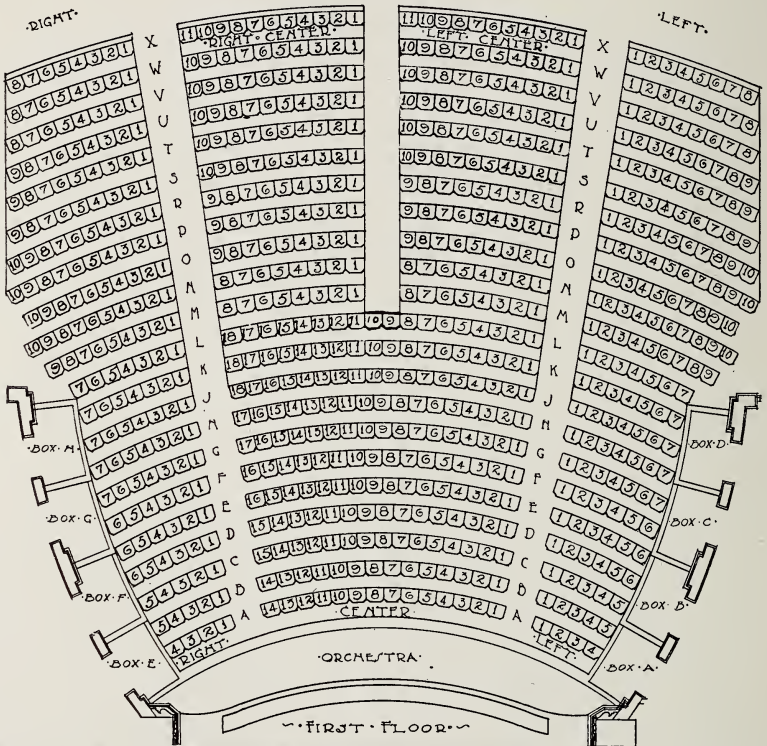

The Horace F. Wood Transfer Co.

Indianapolis, Ind.

ESTABLISHED 1832

BOTH PHONES 1097

AUTOMOBILES AND CARRIAGES

45-47 Monument Place

Keith's Grand Opera House

1124 Prospect and 30 The Circle

Phones : Prospect 533-534

Main 2216

New 9063-K

Gregg
THE GARMENT CLEANER & DYER
OF INDIANA

Is an expert preserver of Gowns.
The process of *Dry Cleaning* is an art. Protection in art is the result of adaptability, skill and experience.