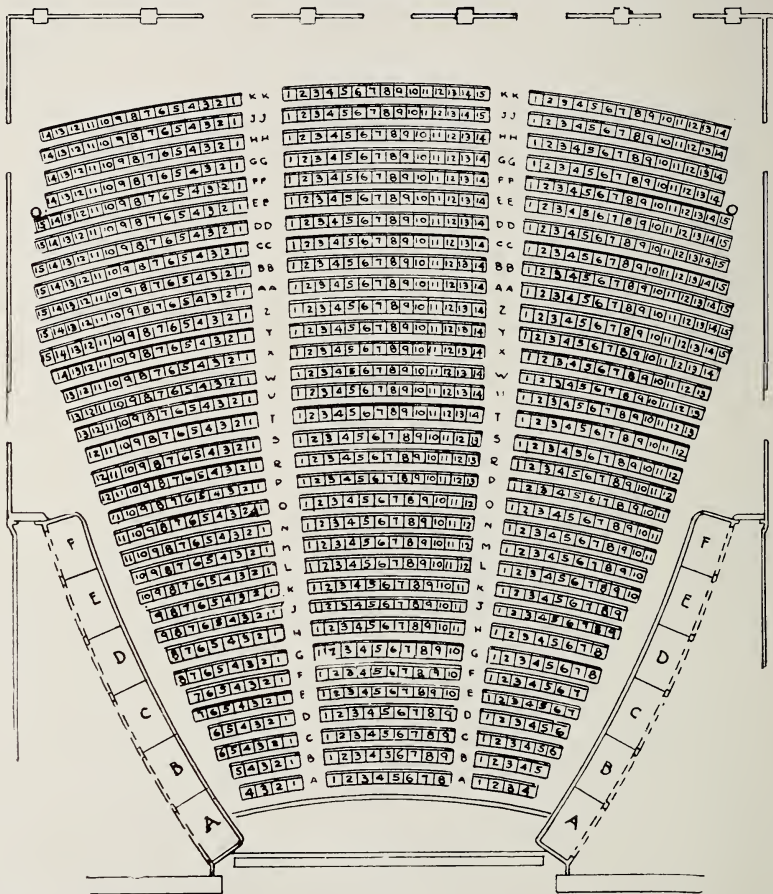

The Horace F. Wood Transfer Co.

Indianapolis, Ind.

ESTABLISHED 1832

BOTH PHONES 1097

If you want to go to the Theatre, phone for a
MARMON LIMOUSINE

Schubert Murat Theatre—Main Floor

Gregg
THE GARMENT CLEANER & DYER
OF INDIANA