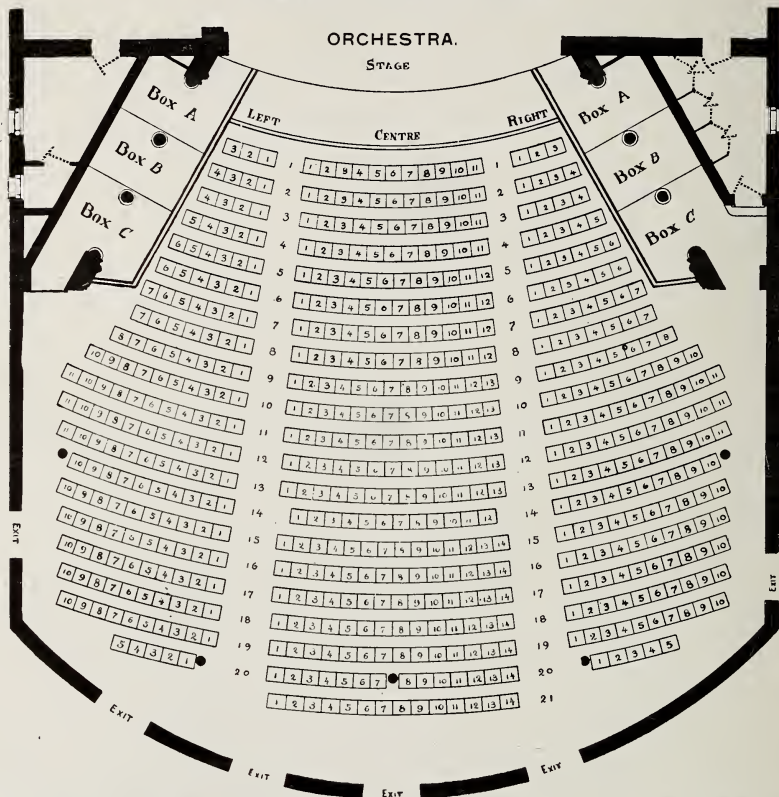

Indianapolis, Ind.

Established 1832

Both Phones 1097

If you want to go to a Theater phone for a
MARMON LIMOUSINE

English Opera House

1124 Prospect and 30 The Circle

Phones : Prospect 533-534

Main 2216