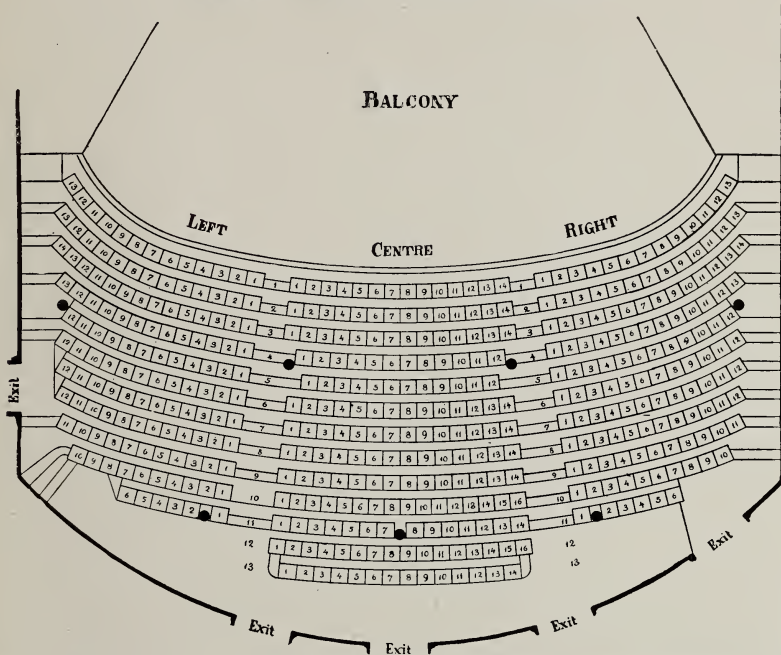

The Horace F. Wood Transfer Co.

Indianapolis, Ind.

ESTABLISHED 1832

BOTH PHONES 1097

AUTOMOBILES AND CARRIAGES

45-47 Monument Place

Keith's Grand Opera House

1124 Prospect and 30 The Circle